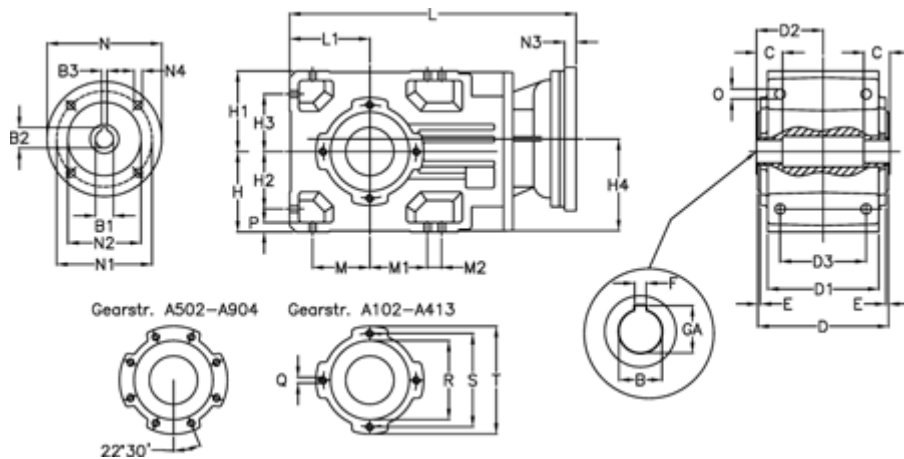

Article number: 29600100963230  
 Description: Bevel helical gearbox  
 A102UH25-9,6-P80B5

## Measures

B = 25	D3 = 75	H3 = 50.0	N1 = 165	S = 100
B1 = 19	Description = A102UH25-xx-P80 B5	H4 = 83.0	N2 = 130	T = 120
B2 = 21.8	E = 3.0	L = 302.0	N3 = 0	
B3 = 6	F = 8	L1 = 70	N4 = M10x12	
C = 18	GA = 28.3	M = 50.0	O = 9.5	
D = 117	H = 70	M1 = 50.0	P = 9	
D1 = 95	H1 = 70	M2 = 0	Q = M8x12	
D2 = 60.0	H2 = 50.0	N = 200	R = 80	